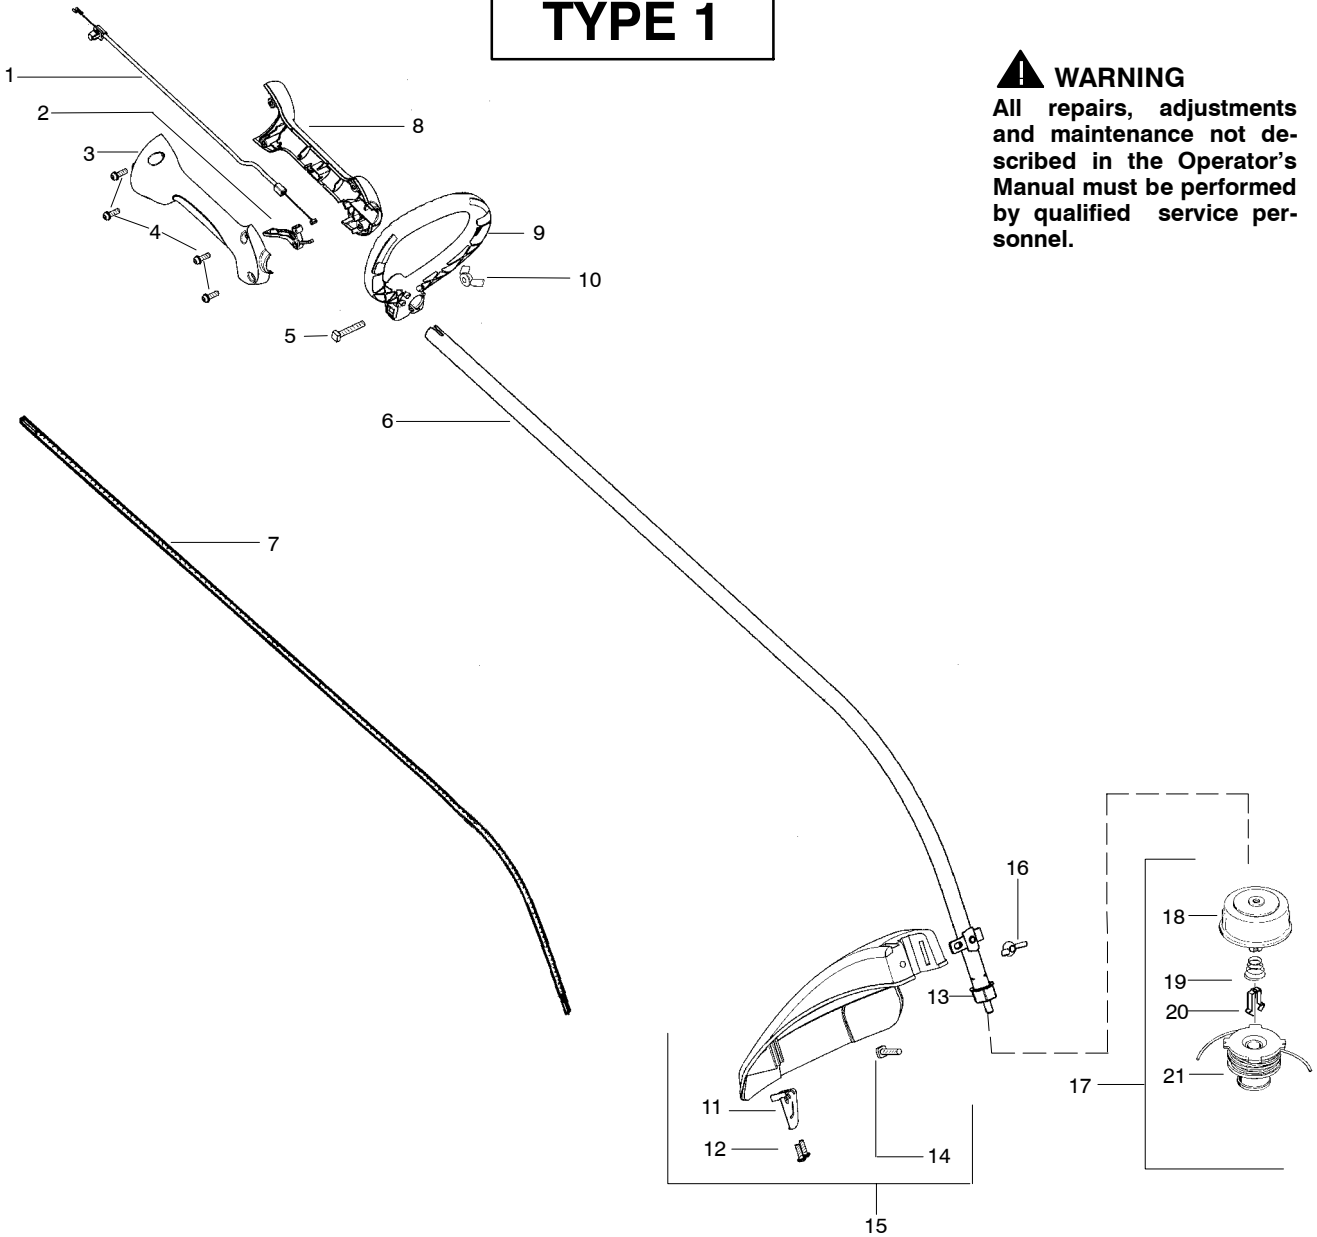

TYPE 1

⚠ WARNING
 All repairs, adjustments and maintenance not described in the Operator's Manual must be performed by qualified service personnel.

Ref.	Part No.	Description	Ref.	Part No.	Description
1.	530057991	Assy-Throttle Cable	15.	530071795	Kit-Shield Assy (Incl. 11,12,14,16)
2.	530058000	Trigger	16.	530016152	Wingnut
3.	530057582	Throttle Hsg. (Right)	17.	952711621	Accy-TNG VI Cutting Head (Incl. 18-21)
4.	530015880	Screw-Throttle Hsg.	18.	530095776	Assy-Hub
5.	530015821	Bolt-Handle/Shield	19.	530053241	Spring-Compression
6.	530071769	Assy-Drive Shaft Hsg.	20.	530401957	Clip-Retainer-Head
7.	530095803	Shaft-Flex	21.	952711616	Accy- Spool w/Line
8.	530057581	Throttle Hsg. (Left)			Not Shown
9.	530058580	Assy-Handle (Incl. 5,10)			
10.	530016152	Wingnut			
11.	530052286	Line Limiter			
12.	530015966	Screw-Line Limiter		545186734	Operator Manual
13.	530095563	Dust Cup		530055350	Decal-Shaft Warning
14.	530015820	Bolt			

Ref.	Part No.	Description	Ref.	Part No.	Description
1.	530057991	Assy – Throttle Cable	15.	530071795	Kit – Shield Assy (Incl. 11,12,14,16)
2.	530058000	Trigger	16.	530016152	Wingnut
3.	530057582	Throttle Hsg. (Right)	17.	952711621	Accy – TNG VI Cutting Head (Incl. 18 – 21)
4.	530015880	Screw – Throttle Hsg.	18.	530095776	Assy – Hub
5.	530015821	Bolt – Handle/Shield	19.	530053241	Spring – Compression
6.	530071875	Kit – Drive Shaft Hsg.	20.	530401957	Clip – Retainer – Head
7.	530096276	Shaft – Flex	21.	952711616	Accy – Spool w/Line
8.	530057581	Throttle Hsg. (Left)			Not Shown
9.	530058580	Assy – Handle (Incl. 5,10)	↙	545186831	Operator Manual
10.	530016152	Wingnut	↙	545144405	Decal – Shaft Warning
11.	530052286	Line Limiter			
12.	530015966	Screw – Line Limiter			
13.	530095563	Dust Cup			
14.	530015820	Bolt			